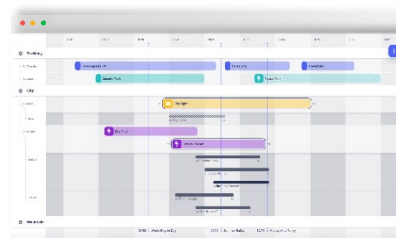

Premium Applications

Powerful cplace products for PPM use cases

Enterprise Scheduling

Plan and control complex projects efficiently and transparently.

CURVES by Tiba Tech

Cost, resource and capacity planning at a glance.

LOOMEO by REDPOINT.TESEON

Maintain an overview of interdependencies in complex systems.

Enterprise Board

Integrate agile task management into hybrid planning worlds.

What are Premium Applications?

- Premium Apps are powerful cplace products that can be combined to create company-specific solutions.
- They cover various professional use cases from the field of PPM in detail.
- They can be immediately integrated into any cplace installation to expand its functional scope.

Visual Roadmap by visualistik

Plan, visualize and communicate strategic and operational plans intuitively.

[View all Premium Apps](#)

Solution Templates

Solutions for a specific business problem at high speed