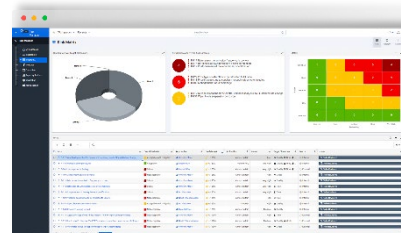

Risk Manager

Control risks to your business effectively through agile action management and coordinated action.